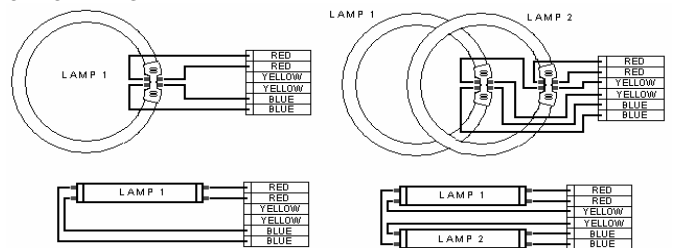

DESCRIPTION

CATALOG: E-725-U-254-R1-S	BALLAST TYPE: Electronic	STARTING METHOD: Programmed Rapid Start	NUMBER OF LAMPS - LAMP TYPE: 1 or 2 F54T5, 1 or 2 FC12T5HO

ELECTRICAL CHARACTERISTICS

INPUT VOLTAGE: 120 - 277 V~ +/- 10%	LAMP WATTS: 54/55 W	INPUT WATTS: 54 to 116 W	INPUT CURRENT: 0,48 - 1,05 A	OCV: 425 V~ Min	PF: > 0,98	FREQUENCY: 50 / 60 Hz	SOUND RATED: A
MIN START TEMP: 32°F / 0°C	CLASS: P	TYPE: 1 outdoor	BALLAST FACTOR: 85%	BEF: 0,7	LAMP CONNECTION: Series	THD (1): < 10 %	NO PCB'S

(1) FOR 2-F54T5

PHYSICAL CHARACTERISTICS

	CASE DIMENSIONS						
	UNITS	M1	M2	M3	W	L	H
	INCHES	N/A	16,0625	16,375	1,1875	16,5	1,125
	TOL(+/-)		0,0125	0,0125	0,0125	0,0125	0,0125
	MM	N/A	407,9	415,9	30,2	419,1	28,6
	TOL(+/-)		0,31	0,31	0,31	0,31	0,31
LEAD LENGTH							
UNITS	BLACK	WHITE	RED	BLUE	BLUE		
INCHES	N/A	N/A	N/A	N/A	N/A		
TOL(+/-)							
MM	N/A	N/A	N/A	N/A	N/A		
TOL(+/-)							

CARTON CHARACTERISTICS

UNITS/CARTON 10	CARTONS/LAYER 14	# OF LAYERS 10	UNITS/PALLET 1400	PIECE WEIGHT 0,57 Kg.	CARTON WEIGHT 5,9 Kg.	PALLET WEIGHT 848 Kg.
CARTONS/PALLET 140	CARTON DIMENSIONS 44,5 x 17,3 x 7,5 cm.		PALLET DIMENSIONS 8,8 x 121,1 x 75,1 cm.		PALLET DIMENSIONS LOADED , INCLUDING WOOD PALLET 101,6 x 121,9 x 76,2 cm.	

MISC.

CARTON LABEL

ELECTRICAL DIAGRAM

PRODUCT LABEL

Lighting and Power Source
2840 Keller Springs Road,
Suite 1102 & 1103
Carrollton, TX 75006 - 4832
Tel : (888) 385-4448
Fax : (972) 418-5858

Data is based upon tests performed by Industrias Sola Basic in a controlled environment and representative of relative performance. Actual performance can vary depending on operating conditions. Specifications are subject to change without notice.

Made in Mexico by Industrias Sola Basic S.A. de C.V.