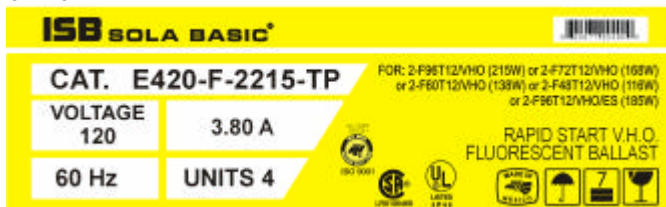

DESCRIPTION

CATALOG: E420-F-2215-TP		STARTING METHOD: Rapid Start		INPUT VOLTAGE: 120 V~		OCV: 580 V~		FREQUENCY: 60 Hz		
BALLAST TYPE: Energy efficient magnetic			CLASS: P		TYPE: 1 outdoor		LAMP CONNECTION: Series		SOUND RATED: NO PCB'S	

ELECTRICAL CHARACTERISTICS

LAMP TYPE	NUMBER OF LAMPS	LAMP WATTS	MIN. START TEMP. (°F/°C)	INPUT WATTS (Watts)	INPUT CURRENT (Amps)	BALLAST FACTOR	B.E.F.	P.F.	THD %	LAMP CREST FACTOR
F96T12/VHO	2	215	-20/-29	452	3.80	0.95	0.210	0.98	13	1.5
F96T12/ES/VHO	2	185	60/16	408	3.43	0.93	0.227	0.99	15	1.6
F72T12/VHO	2	168	-20/-29	363	3.08	0.90	0.247	0.98	15	1.7
F60T12/VHO	2	138	-20/-29	290	2.58	0.89	0.306	0.94	18	1.8
F48T12/VHO	2	116	-20/-29	270	2.47	0.88	0.326	0.91	20	1.9

PHYSICAL CHARACTERISTICS

	CASE DIMENSIONS						
	UNITS	M1	M2	M3	W	H	
	INCHES	2.0	13.75	13.125	3.187	14.312	2.625
	TOL(+/-)	0.010	0.010	0.010	0.080	0.050	0.050
	MM	51	350	333	81	363	66
	TOL(+/-)	0.25	0.25	0.25	2.00	1.30	1.30
LEAD LENGTH							
UNITS	BLACK	WHITE	RED	BLUE	YELLOW		
INCHES	22	22	44	44	68		
TOL(+/-)	3/8	3/8	3/8	3/8	3/8		
MM	559	559	1117	1117	1727		
TOL(+/-)	10	10	10	10	10		

CARTON CHARACTERISTICS

UNITS/CARTON 4	CARTON/LAYER 9	# OF LAYERS 4	UNITS PALLET 144	PIECE WEIGHT 16.25 lbs	CARTON WEIGHT 66 lbs	PALLET WEIGHT 2 417 lbs
CARTON PALLET 36	CARTON DIMENSIONS 12" x 14 3/4" x 4"		PALLET DIMENSIONS 40" x 48" x 7"		PALLET DIMENSIONS LOADED, INCLUDING WOOD PALLET 40" x 48" x 24"	

MISC.

CARTON LABEL