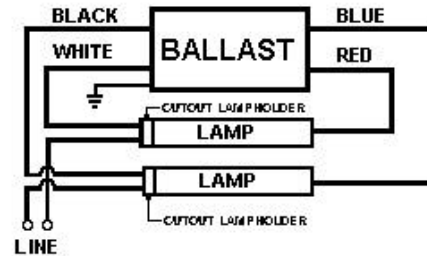

REV: "A"

FLUORESCENT BALLAST SPECIFICATIONS

DESCRIPTION

CATALOG E450-F-232-TP	TYPE Energy efficient magnetic	STARTING METHOD Instant Start	NUMBER OF LAMPS 2	LAMP TYPE F48SST12, F48T12

ELECTRICAL CHARACTERISTICS

INPUT VOLTAGE 120v	LAMP WATTS 39/30w	INPUT WATTS 87w	INPUT CURRENT 0.77 A	OCV 500v	PF 0.94	FREQUENCY 60 Hz	SOUND RATED B
MIN START TEMP 50°F (60°F/SS lamp)	CLASS P	TYPE 1 outdoor	BALLAST FACTOR 0.93 (0.94 / SS lamp)	BEF 1.069	THD 23%	NO PCB'S	

PHYSICAL CHARACTERISTICS

	CASE DIMENSIONS						
	UNITS	M1	M2	M3	W	L	H
	INCHES	2.0	8.906	8.312	3.109	9.5	1.781
	TOL(+/-)	0.010	0.010	0.010	0.050	0.050	0.050
	MM	51	223	211	79	241	45
	TOL(+/-)	0.25	0.25	0.25	1.30	1.30	1.30
LEAD LENGTH							
UNITS	BLACK	WHITE	RED	BLUE	YELLOW		
INCHES	32	32	25	25			
TOL(+/-)	3/8	3/8	3/8	3/8			
MM	812	812	635	635			
TOL(+/-)	10	10	10	10			

CARTON CHARACTERISTICS

UNITS/CARTON 6	CARTONS/LAYER 12 & 4	# OF LAYERS 5 & 1	UNITS/PALLET 384	PIECE WEIGHT 6 lbs	CARTON WEIGHT 37 lbs	PALLET WEIGHT 2,406 lbs
CARTONS/PALLET 64	CARTON DIMENSIONS 12" x 12" x 4"	PALLET DIMENSIONS 40" x 48" x 7"	PALLET DIMENSIONS LOADED, INCLUDING WOOD PALLET 40" x 48" x 32"			

CARTON LABEL

ELECTRICAL DIAGRAM

PRODUCT LABEL

SOLA

120 VOLT 0.77 AMP 500 OCV 60 HZ FOR: 2-F48T12/IS or at 15.5° C Min. amb.: 2-F48T12/IS/ES SOUND RATED B 3 YEAR WARRANTY	HIGH POWER FACTOR INSTANT START BALLAST E450-F-232-TP MINIMUM 10° C MADE IN MEXICO TYPE 1 OUTDOOR CLASS P NON PCB	

Lighting and Power Source
2707 Realty Road, Suite 110
Carrollton, TX 75006
Tel: (888) 385-4448
Fax: (972) 418-5858