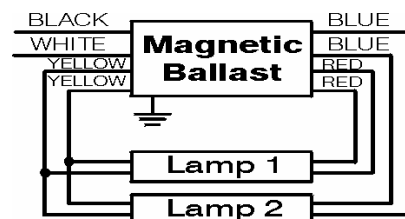

ELECTRICAL DIAGRAM

Data is based upon tests performed by Industrias Sola Basic in a controlled environment and representative of relative performance. Actual performance can vary depending on operating conditions. Specifications are subject to change without notice.

Made in Mexico by Industrias Sola Basic S.A. de C.V.

Certificate No. 008281

Lighting and Power Source
2840 Keller Springs Road,
Suite 1102 & 1103
Carrollton, TX 75006 – 4832
Tel: (888) 385-4448
Fax: (972) 418-5858